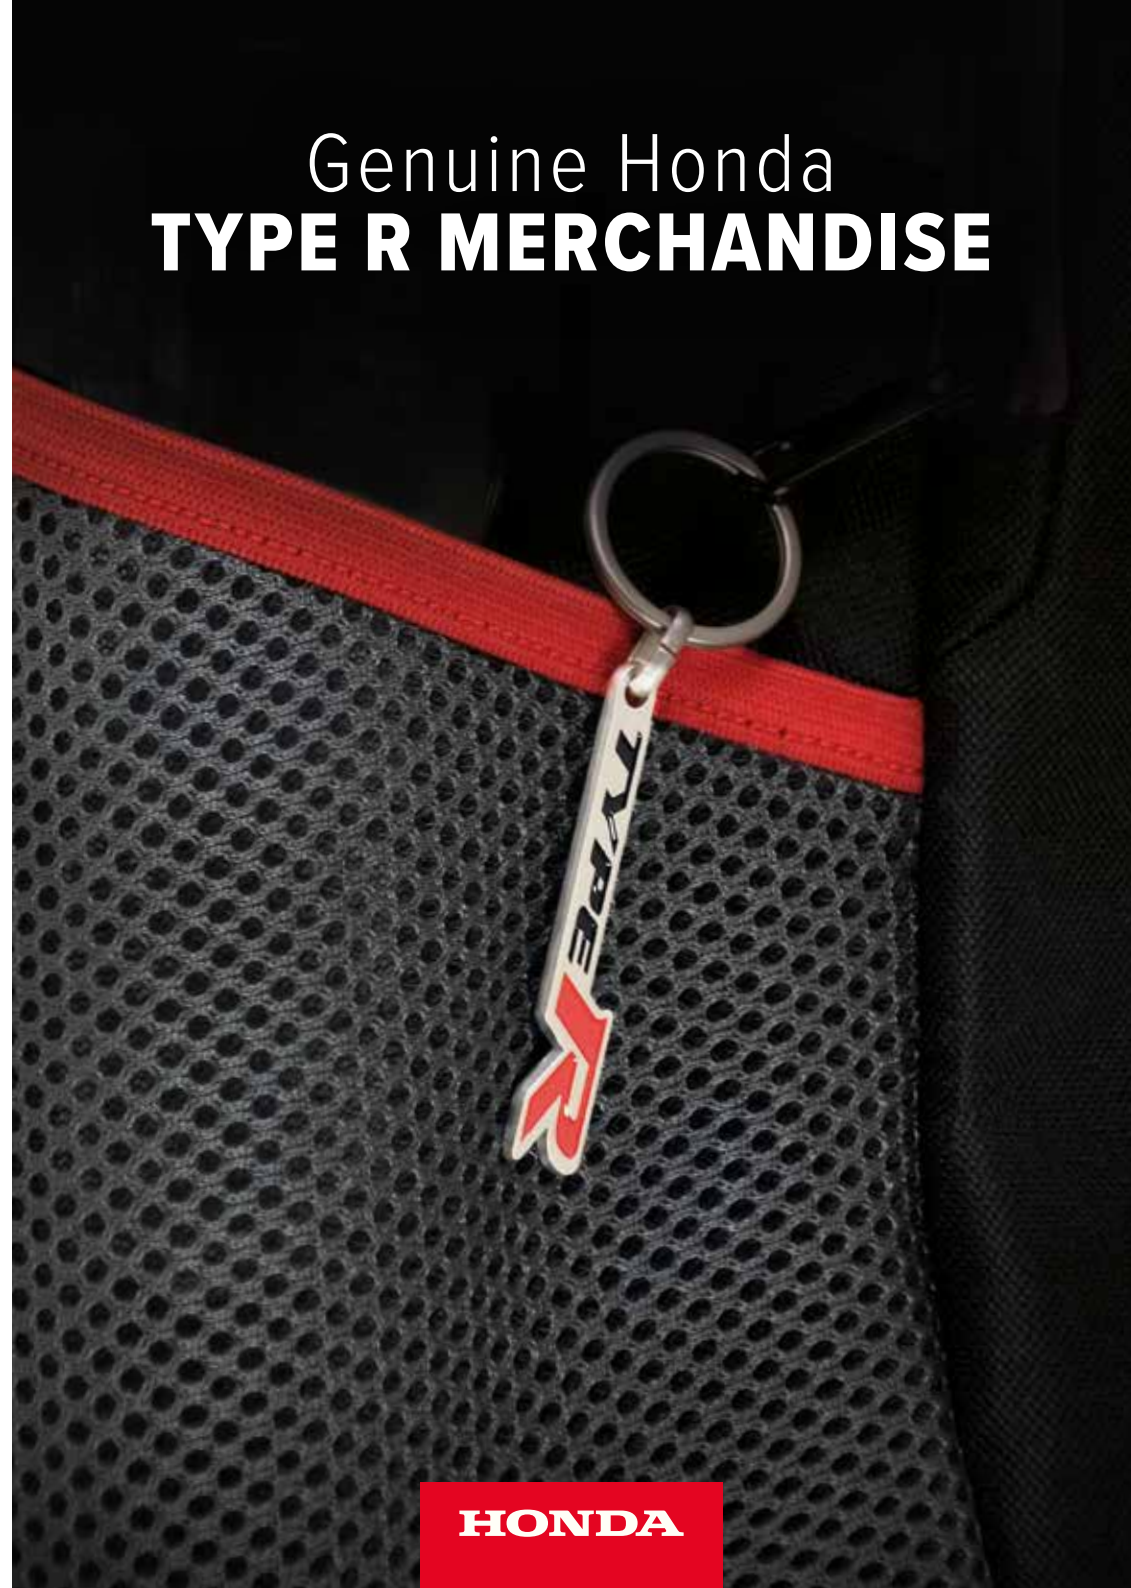

Genuine Honda **TYPE R MERCHANDISE**

Items & Part Numbers

ITEM	PART NUMBER
T Shirt - S	08MLW-23R-TSS
T Shirt - M	08MLW-23R-TSM
T Shirt - L	08MLW-23R-TSL
T Shirt - XL	08MLW-23R-TSXL
T Shirt - XXL	08MLW-23R-TS2X
T Shirt - XXXL	08MLW-23R-TS3X
Baseball Cap	08MLW-23R-BCAP
Key Chain (1 set = 3 pieces)	08MLW-23R-KCH
Backpack	08MLW-23R-BPCK
Mug (1 set = 2 pieces)	08MLW-23R-MUG

HONDA
The Power of Dreams

Honda sources paper responsibly from manufacturers within the EU. Please don't bin me, pass me onto a friend or recycle me.